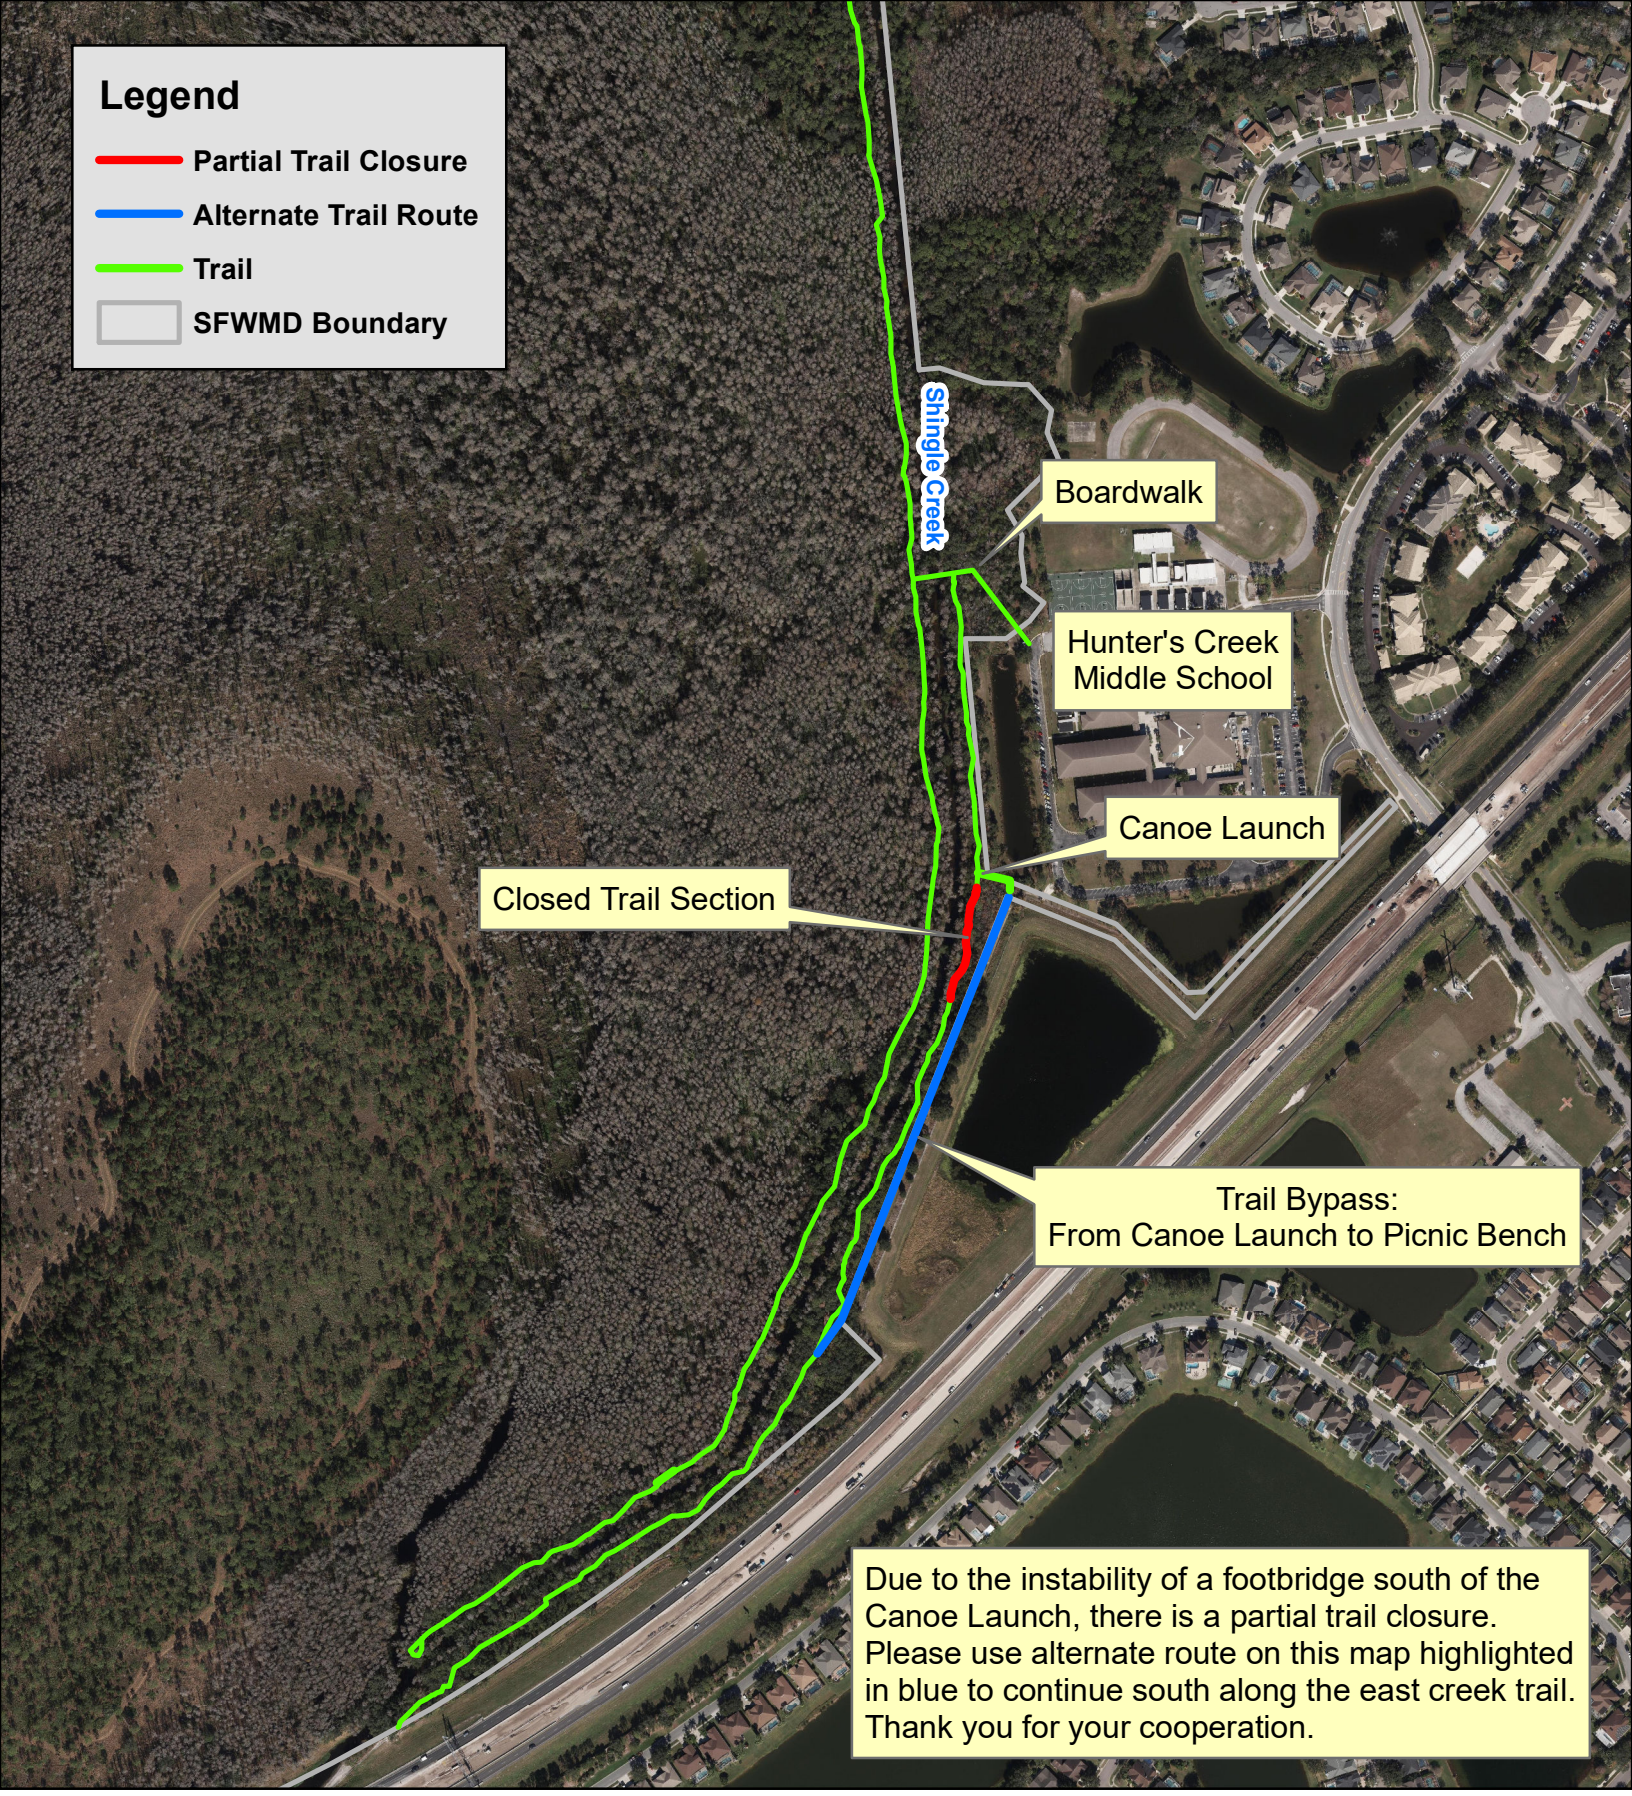

Legend

-  Partial Trail Closure
-  Alternate Trail Route
-  Trail
-  SFWMD Boundary

Closed Trail Section

Boardwalk

Hunter's Creek Middle School

Canoe Launch

Trail Bypass:
From Canoe Launch to Picnic Bench

Due to the instability of a footbridge south of the Canoe Launch, there is a partial trail closure. Please use alternate route on this map highlighted in blue to continue south along the east creek trail. Thank you for your cooperation.

Shingle Creek Management Area Partial Trail Closure